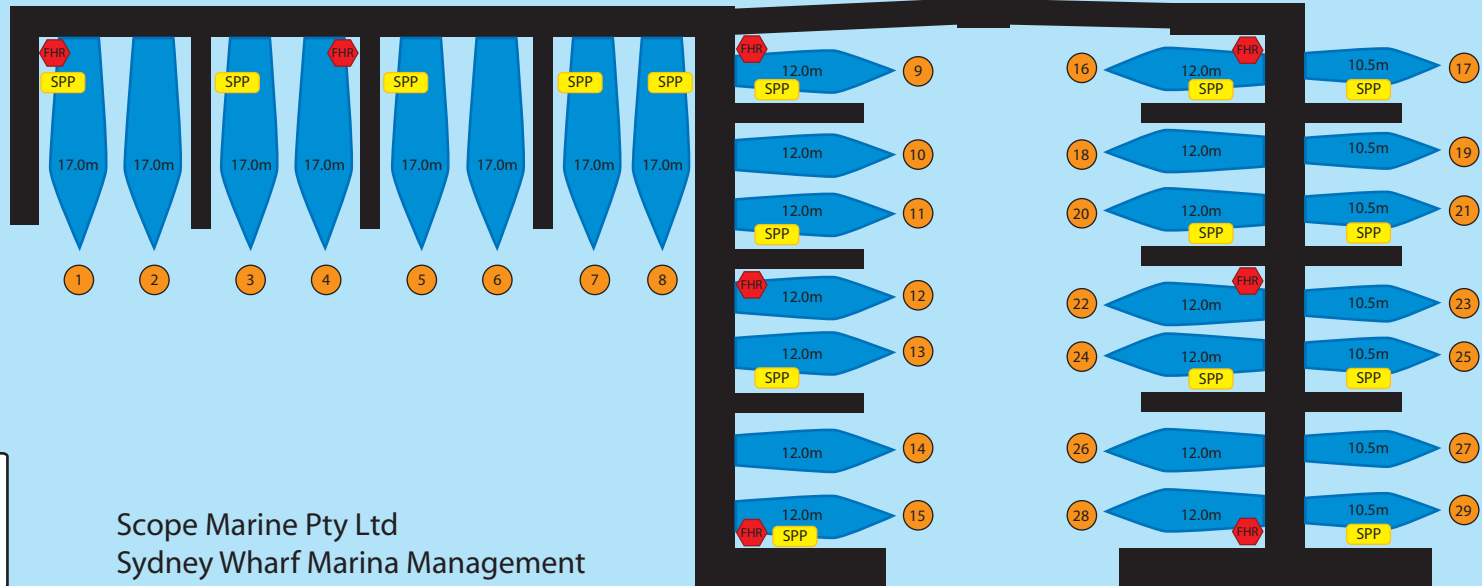

# Wharf 9

 Fire Hose Reel  
 Sewage Pump-out Point

Scope Marine Pty Ltd  
Sydney Wharf Marina Management