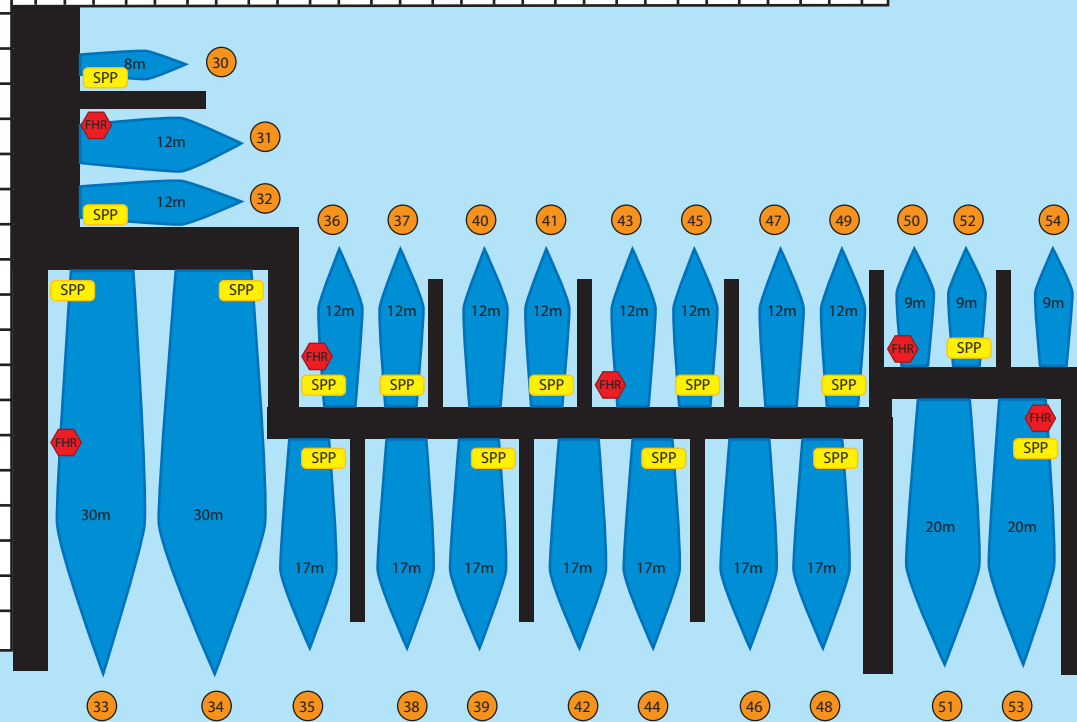

Wharf 10

Cafe

 Fire Hose Reel
 Sewage Pump-out Point

Scope Marine Pty Ltd
Sydney Wharf Marina Management